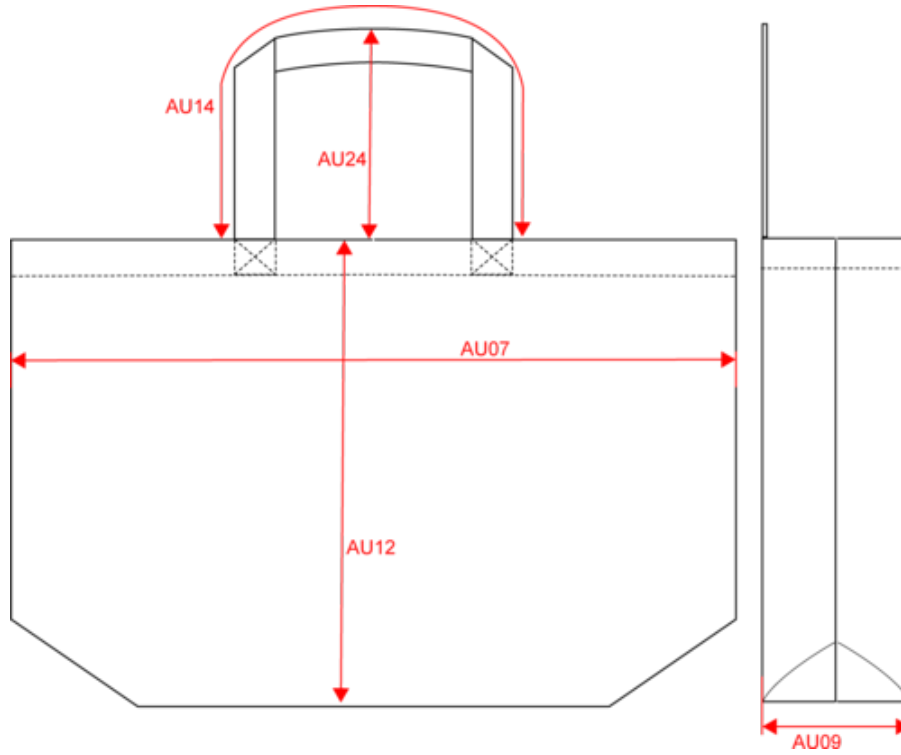

More information

Logistic

Country of origin

Customs code

Washing instructions

KI5222

K-loop XL shopping bag

Dimensions (cm)

Measurements in cm	One size
AU07 - Total width	70.00
AU09 - Depth of bottom part	15.00
AU12 - Total height	48.00
AU14 - Handle length	55.00
AU24 - Handle height	21.00

KI5222

K-loop XL shopping bag

Colours information